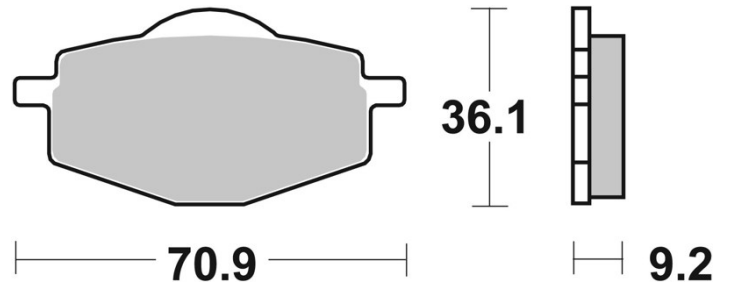

# BRAKE PAD 07039

The 07039 brake pad is synonymous with reliability

The Brembo brake pad guarantees ultimate safety when braking thanks to the use of more than 100 different compounds, designed according to the type of vehicle and use. Stopping distances reduced to a minimum, maximum driving comfort and silent operation are the most important features of Brembo materials. Brembo brake pads are supplied together with an extensive range of accessories and assembly kits for professional-standard installation.

## Technical specifications

Width	Height	Thickness
<b>0 mm</b>	<b>36 mm</b>	<b>9 mm</b>
Compound	Units per box	
<b>Carbon ceramic</b>	<b>2</b>	

**COMPATIBLE VEHICLES**